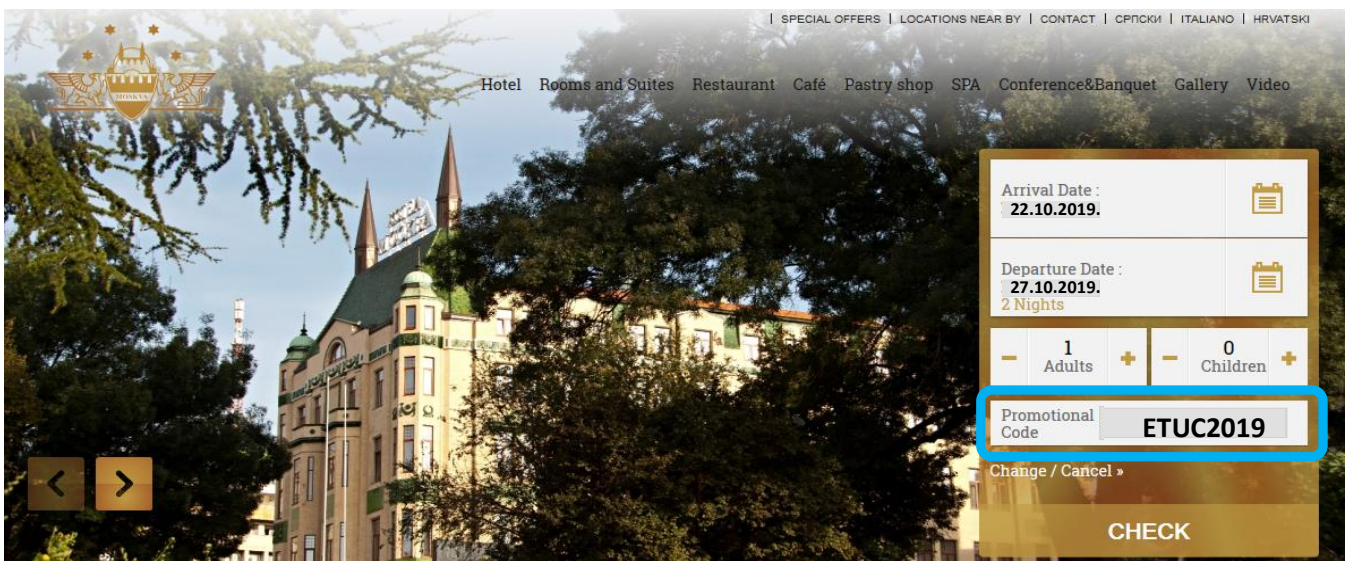

HOTEL MOSKVA * * * * Terazije 20, Belgrade, Serbia

Reservation instruction for the guest of:

ETUC CONFERENCE

Dear guests,

We are very glad that you have chosen to stay in Hotel Moskva Belgrade. Please follow instruction to process your reservation. Following rates will apply:

Type of rooms	1 person	2 persons
Single Economy Room	95 €	/
Standard Double Room	100 €	105 €
Superior Duplex Room	120 €	125 €

The price includes breakfast, Wi Fi Internet in rooms and public areas, access to EVA Spa & Wellness center and VAT. The City Tax cost an additional 159.00 RSD (1,50 €) per person, per day, and are not included in the price. The City Tax is subject to change.